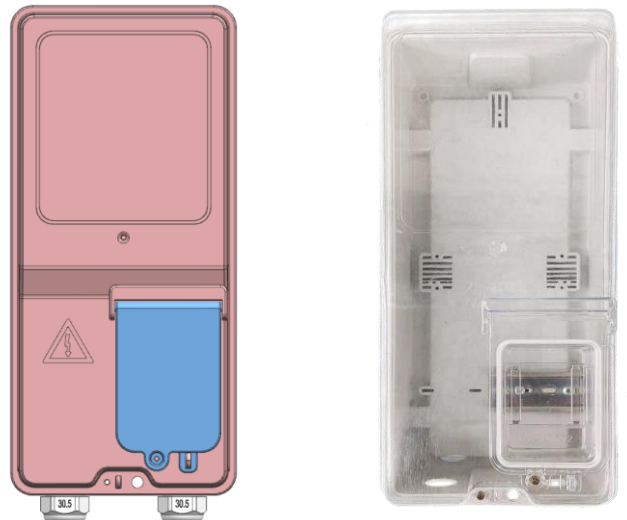

# Single Phase Meter Enclosure

### Brief Introduction

TY-ME15B1 Single phase meter enclosure is specially designed for the purpose of anti-tamper and protection of meter. One BS type meter and one 2P MCB can be mounted with bottom connection. The enclosure is with transparent window, transparent/non-transparent top cover and non-transparent base. The material of enclosure is polycarbonate with UV resistance and V0 flame resistance degree. Pole mounted or wall mounted or lock and key protection are based on project demand. Alarm sensor for enclosure opening is reserved function.

### Specification

Items	Parameters
Dimension	L380.1mm*W175.2mm*H110.8mm
Material of top cover	PC+10%GF non-transparent/PC transparent
Material of turnover window	PC transparent
Material of base	PC+10%GF non-transparent
Protection degree	IP54, IK10
Anti-UV	Yes
Flame resistance degree	V0
Anti-tamper protection	Seal and padlock for cover and seal for windows
Method of production	Injection
Temperature	-30°C to 80°C
Heat dissipation	No ventilation hole for cooling
Installation provision for MCB	Yes
Mounting methods	Pole mounted by stainless steel strap or wall mounted by screw
Thickness	Top cover 2mm, base 2mm, window 1.9mm