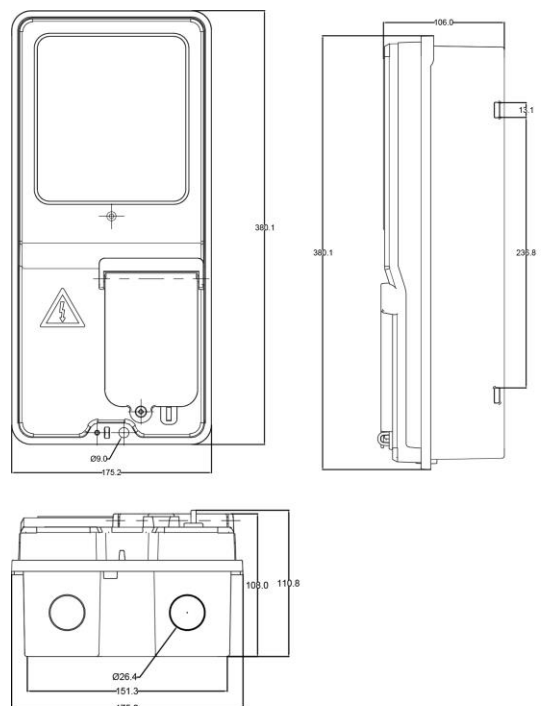

### Brief Introduction

TY-ME15B1 Single phase meter enclosure is specially designed for the purpose of anti-tamper and protection of meter. One BS type meter and one 2P MCB can be mounted with bottom connection. The enclosure is with transparent window, transparent/non-transparent top cover and non-transparent base. The material of enclosure is polycarbonate with UV resistance and V0 flame resistance degree. Pole mounted or wall mounted or lock and key protection are based on project demand. Alarm sensor for enclosure opening is reserved function.

### Specification

Items	Parameters
Dimension	L380.1mm*W175.2mm*H110.8mm
Material of top cover	PC+10%GF non-transparent/PC transparent
Material of turnover window	PC transparent
Material of base	PC+10%GF non-transparent
Protection degree	IP54, IK10
Anti-UV	Yes
Flame resistance degree	V0
Anti-tamper protection	Seal and padlock for cover and seal for windows
Method of production	Injection
Temperature	-30°C to 80°C
Heat dissipation	No ventilation hole for cooling
Installation provision for MCB	Yes
Mounting methods	Pole mounted by stainless steel strap or wall mounted by screw
Thickness	Top cover 2mm, base 2mm, window 1.9mm

### Dimension