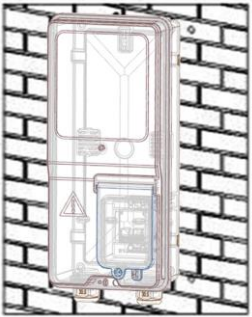

Installation Methods

Wall installation