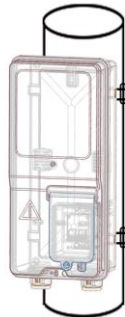

### Specification

Items	Parameters
Dimension	L380.1mm*W175.2mm*H110.8mm
Material of top cover	PC+10%GF non-transparent/PC transparent
Material of turnover window	PC transparent
Material of base	PC+10%GF non-transparent
Protection degree	IP54, IK10
Anti-UV	Yes
Flame resistance degree	V0
Anti-tamper protection	Seal and padlock for cover and seal for windows
Method of production	Injection
Temperature	-30°C to 80°C
Heat dissipation	No ventilation hole for cooling
Installation provision for MCB	Yes
Mounting methods	Pole mounted by stainless steel strap or wall mounted by screw
Thickness	Top cover 2mm, base 2mm, window 1.9mm

### Dimension

## Components

- ❶ Base
- ❷ Energy meter
- ❸ MCB
- ❹ Up cover
- ❺ Turnover window for MCB

## Installation Methods

Wall installation

Pole installation