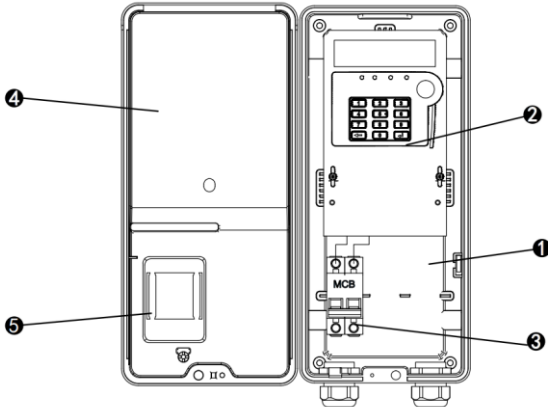

Components

- ❶ Base
- ❷ Energy meter
- ❸ MCB
- ❹ Up cover
- ❺ Turnover window for MCB