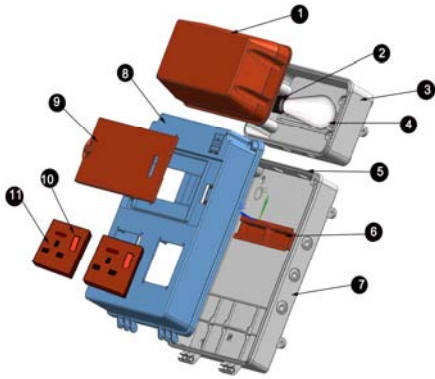

SALES@SZINTERSKY.COM

+86 186 7552 1565

WWW.SZINTERSKY.COM

Ready Board

TY-RB22 Small Power Distribution Unit(SPDU)

Brief Introduction

TY-RB22 is a portable, safe and easy to use pre-wired low voltage ready board with two 86 type sockets with switch and indicator, one lighting lamp, four mounting lugs suitable for wall mounting, three additional knockout for MCB installation, ten additional knockout for cable connection at side and back, and breakers are covered by lockable transparent lid. It is suitable for use for residential (small holding, extensions, garages, outbuildings), commercial and industrial purposes.

Specification

Items	Parameters
Dimension	L441.8mm*W263.7mm*122.5mm
Power input	AC 230V
Socket type	BS type / Type G
Max. power output	13A
Lamp holder	Screw type E27 / Pin type BS
RCBO	1pcs 2P 32A 6kA
MCB	1pcs 5A 1P 6kA; 1pcs 20A 6kA
Material of Ready Board	Injection Molded Plastic
Type of mounting	Wall mounting with four screws
No. of access points for conduit or earth cable	9 at side and 1 at back.
Protection class	Casing IP41, light chamber IP67
Temperature	-30°C to 60°C
Color	Grey

Dimension

Components

- ❶ Lighting chamber cover
- ❷ Chamber Base
- ❸ Ceramic lamp head
- ❹ Chamber cover
- ❺ Lighting chamber base
- ❻ Lockable transparent lid
- ❼ Lamp
- ❼ Switch
- ❽ Waterproof connector
- ❾ BS socket
- ❿ Plastic Rail