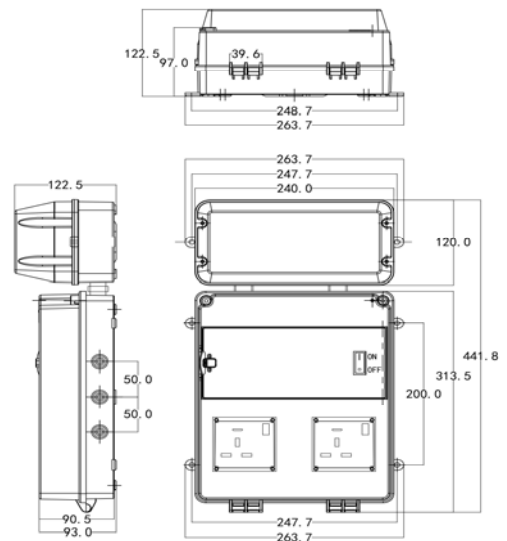

SALES@SZINTERSKY.COM

+86 186 7552 1565

WWW.SZINTERSKY.COM

Ready Board

TY-RB22 Small Power Distribution Unit(SPDU)

Brief Introduction

TY-RB22 is a portable, safe and easy to use pre-wired low voltage ready board with two 86 type sockets with switch and indicator, one lighting lamp, four mounting lugs suitable for wall mounting, three additional knockout for MCB installation, ten additional knockout for cable connection at side and back, and breakers are covered by lockable transparent lid. It is suitable for use for residential (small holding, extensions, garages, outbuildings), commercial and industrial purposes.

Specification

Items	Parameters
Dimension	L441.8mm*W263.7mm*122.5mm
Power input	AC 230V
Socket type	BS type / Type G
Max. power output	13A
Lamp holder	Screw type E27 / Pin type BS
RCBO	1pcs 2P 32A 6kA
MCB	1pcs 5A 1P 6kA; 1pcs 20A 6kA
Material of Ready Board	Injection Molded Plastic
Type of mounting	Wall mounting with four screws
No. of access points for conduit or earth cable	9 at side and 1 at back.
Protection class	Casing IP41, light chamber IP67
Temperature	-30°C to 60°C
Color	Grey

Dimension

Components

- ❶ Lighting chamber cover
- ❷ Chamber Base
- ❸ Ceramic lamp head
- ❹ Chamber cover
- ❺ Lighting chamber base
- ❻ Lockable transparent lid
- ❼ Lamp
- ❼ Switch
- ❽ Waterproof connector
- ❾ BS socket
- ❿ Plastic Rail