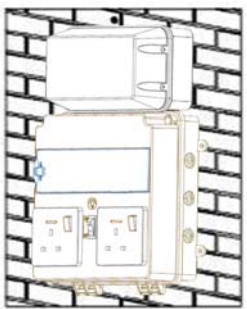

Installation Methods

Wall installation

Installation Accessories

Option installation accessories (cost will be different based on the accessories):

1PCS PG11/M20

4PCS M8*40mm
Expand plug
4PCS ST5*35mm
Self-tapping screw

Quantity in Different Containers

Containers	Quantity
20GP	2160
40HQ	5544