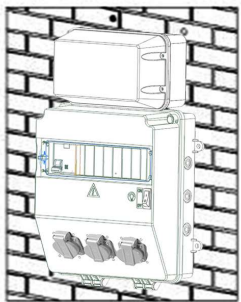

Installation Methods

Wall installation

Installation Accessories

Option installation accessories (cost will be different based on the accessories) :

1PCS PG11/M20

4PCS M8*40mm
Expand plug
4PCS ST5*35mm
Self-tapping screw

Quantity in Different Containers

Containers	Quantity
20GP	2016
40HQ	4704