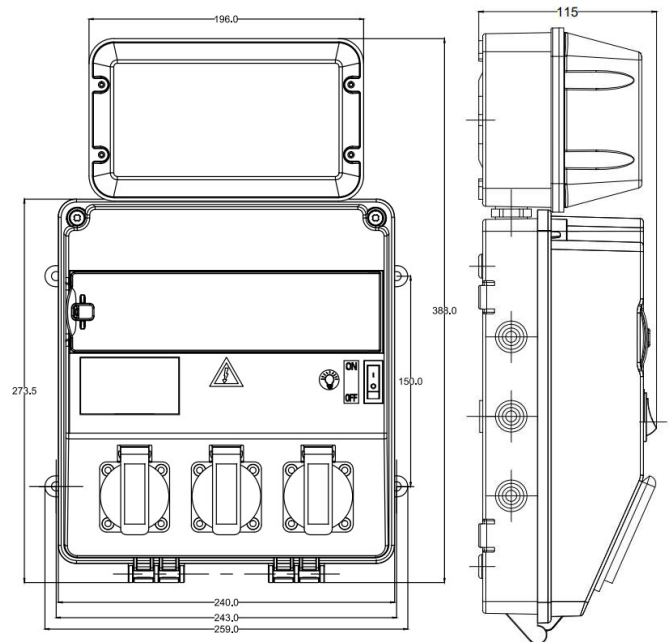

### Brief Introduction

TY-RB32 is a portable, safe, economic and easy to use pre-wired low voltage ready board with 3(Three) sockets 1(One) lighting lamp and protection area. It has four mounting lugs suitable for wall installation and additional knockout for future use. It is suitable for residential (small holding, extensions, garages, outbuildings), Commercial and industrial purposes.

### Specification

Items	Parameters
Dimension	L388mm*W259mm*115mm
Power input	AC 230V 50Hz
Socket type	Type F
Maximum power output	16A
Lamp holder	Screw type E27
RCBO	1pcs 1P+N25A
Minimum Circuit Breaker	1pcs 20A; 1pcs 10A
Material of Ready Board	Injection Molded Plastic
Type of mounting	Wall mounting with four screws
No. of access points for conduit or earth cable	9 at side
Protection class	IP65, IK09
Temperature	-30 to 60°C
Color	Grey
Thickness	Up cover:2.7mm Base:3mm Lamp cover and base:2.8mm

### Dimension