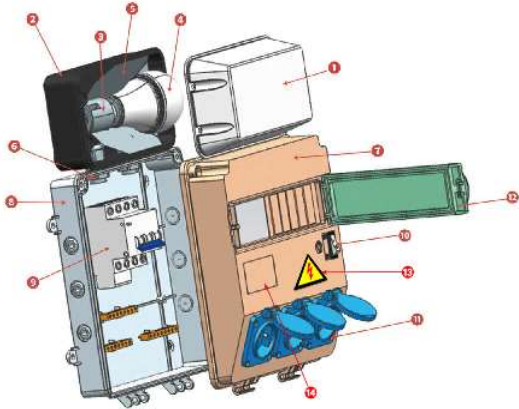

Components

- ❶ Lighting chamber cover
- ❷ Lighting chamber base
- ❸ Bulb holder
- ❹ LED bulb
- ❺ Reflector
- ❻ Waterproof connector
- ❼ Chamber cover
- ❽ Chamber Base
- ❾ MCB/RCBO
- ❿ Switch
- ⓫ Type socket
- ⓬ Transparent turnover
- ⓭ Danger sign
- ⓮ Name plate